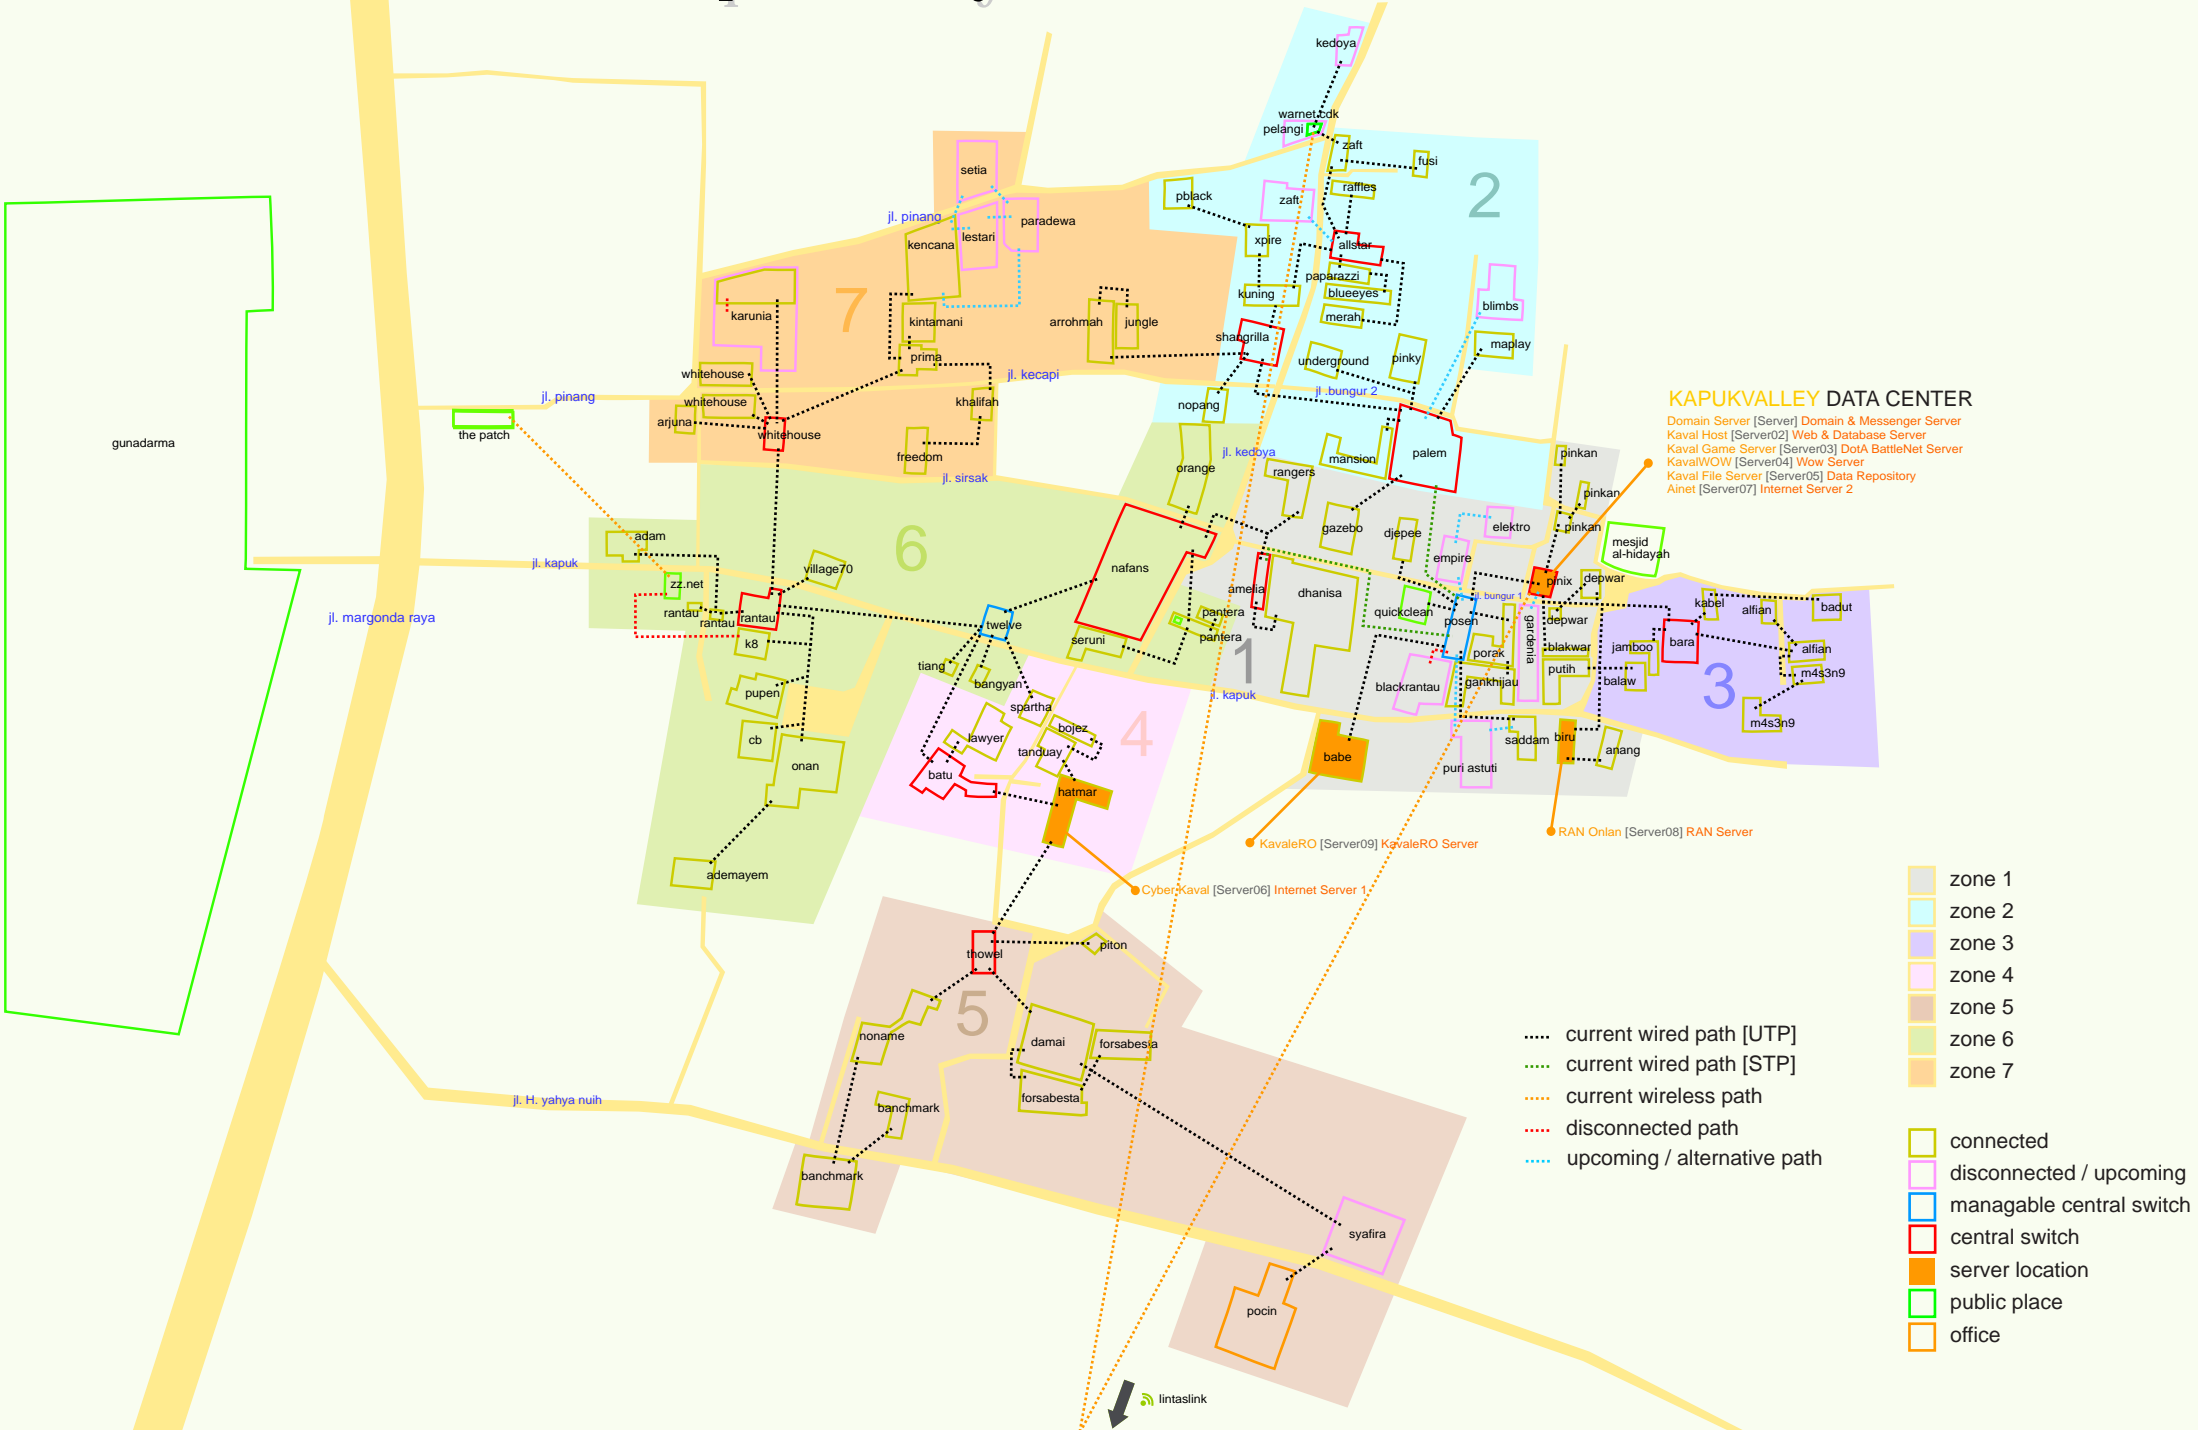

Kapuk Valley Network Map 2008

- connected male workgroup
- disconnected male workgroup
- connected female workgroup
- upcoming female workgroup
- public place
- office

Image © 2008 TerraMetrics
 © 2008 Europa Technologies
 Image © 2008 DigitalGlobe

© 2007 Google™

Kapuk Valley Network Structure 2008

KAPUKVALLEY DATA CENTER
 Domain Server [Server1] Domain & Messenger Server
 Kaval Host [Server02] Web & Database Server
 Kaval Game Server [Server03] DotA BattleNet Server
 KavalWOW [Server04] Wow Server
 Kaval File Server [Server05] Data Repository
 Ainet [Server07] Internet Server 2

- zone 1
 - zone 2
 - zone 3
 - zone 4
 - zone 5
 - zone 6
 - zone 7
-
- connected
 - disconnected / upcoming
 - managable central switch
 - central switch
 - server location
 - public place
 - office

- current wired path [UTP]
- current wired path [STP]
- current wireless path
- disconnected path
- upcoming / alternative path